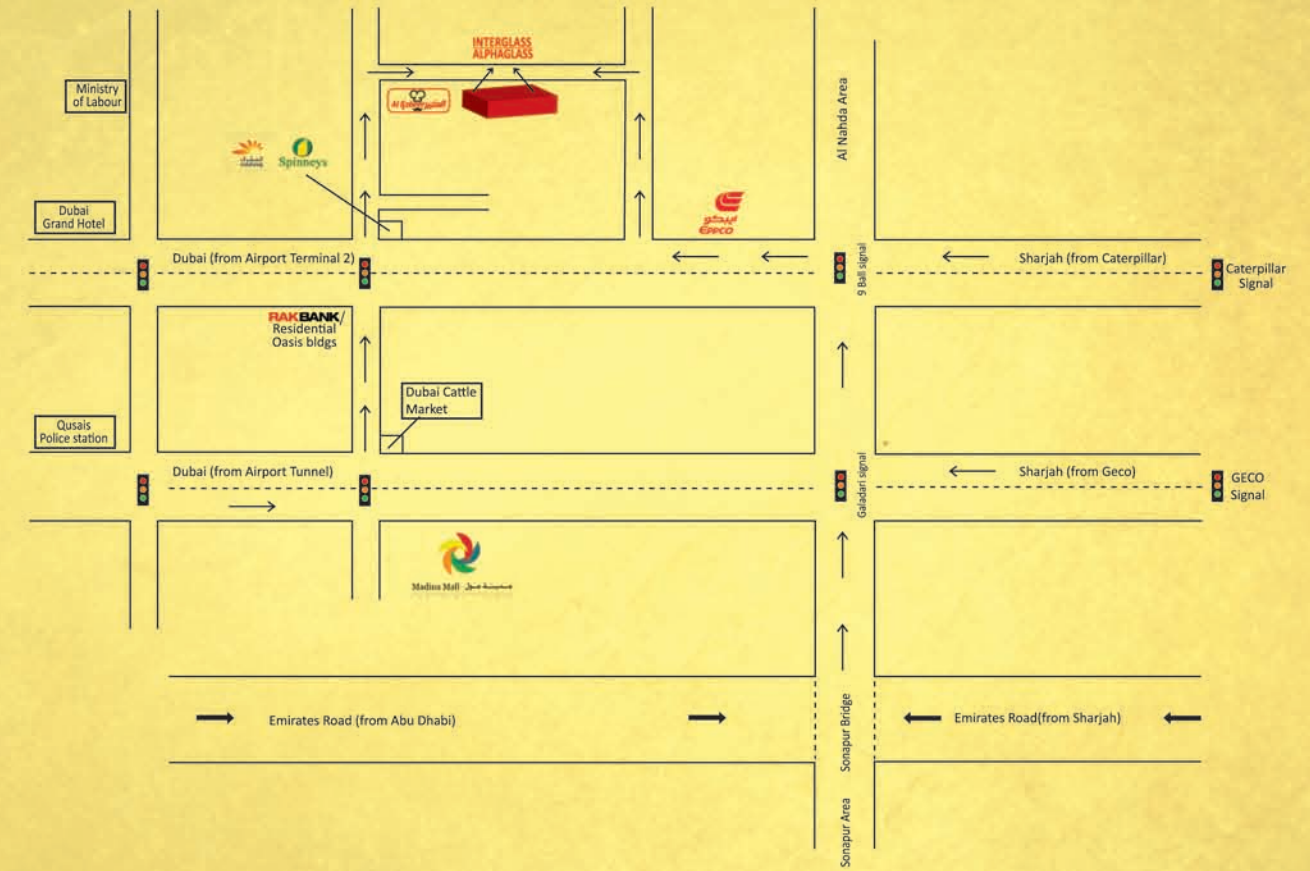

ALPHAGLASS & INTERGLASS

Al Qusais Ind. Area #1, Dubai, U.A.E., Tel: 04-2633406, Fax: 04-2633407, E-mail: intrgls@eim.ae, alphagls@eim.ae
GPS Coordinates: 25.287868,55.386829