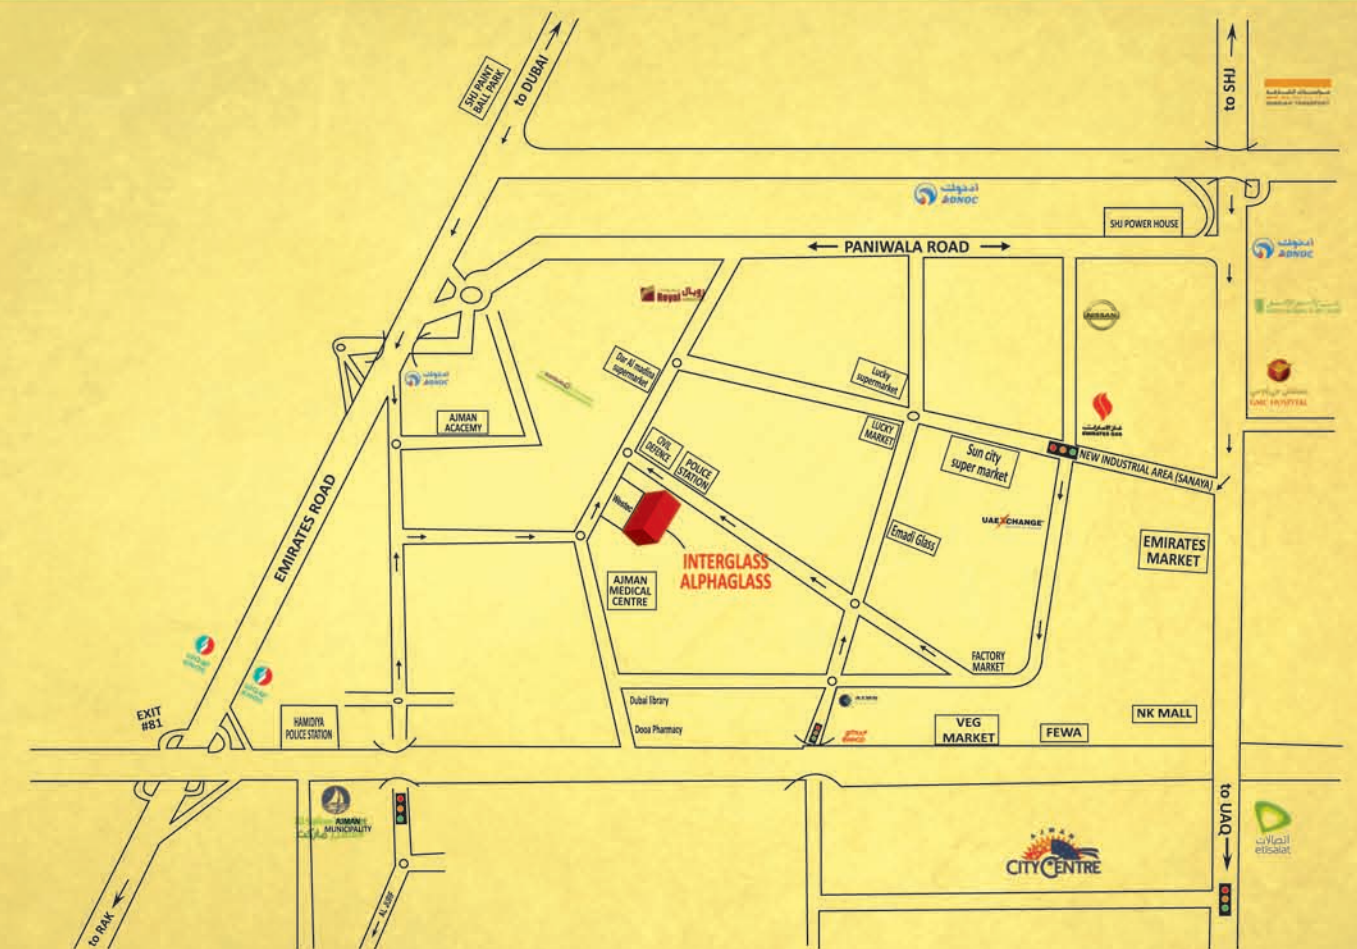

ALPHAGLASS & INTERGLASS

New Industrial Area, P.O. Box: 13710, Ajman, U.A.E, Tel. 06 7480600, Fax. 06 7480601, E-mail: intrgls@eim.ae, alphagls@eim.ae
GPS Coordinates: 25.379381,55.492474