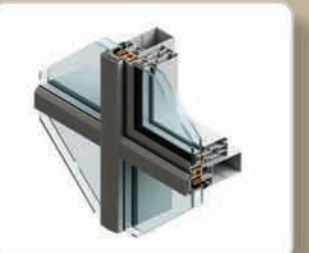

WE CAN PROVIDE YOU ALL ABOVE MENTIONED GLASSES IN ANY SIZE & ANY THICKNESS AS REQUIRED IN FIRST GRADE QUALITY.

ALUMINIUM

We deal with all type of aluminium profiles from Gulf Extrusion / White Extrusion/ Al Jaber Extrusion/ Arabian Extrusion/ Emirates Extrusion/ Alupco - Saudi

- ▶▶ Curtain Walls
- ▶▶ Sliding section, Hinge section
- ▶▶ Thermal and Non Thermal
- ▶▶ Kitchen Profiles
- ▶▶ Angles- equal or unequal
- ▶▶ Windows and Door Profiles
- ▶▶ Plain Alumunium Sheets
- ▶▶ Box and Tubes-rectangle, oval, round, square
- ▶▶ Amplimesh Grills
- ▶▶ HPL Sheets
- ▶▶ Aluminium Faced Plywood
- ▶▶ Handrails etc...